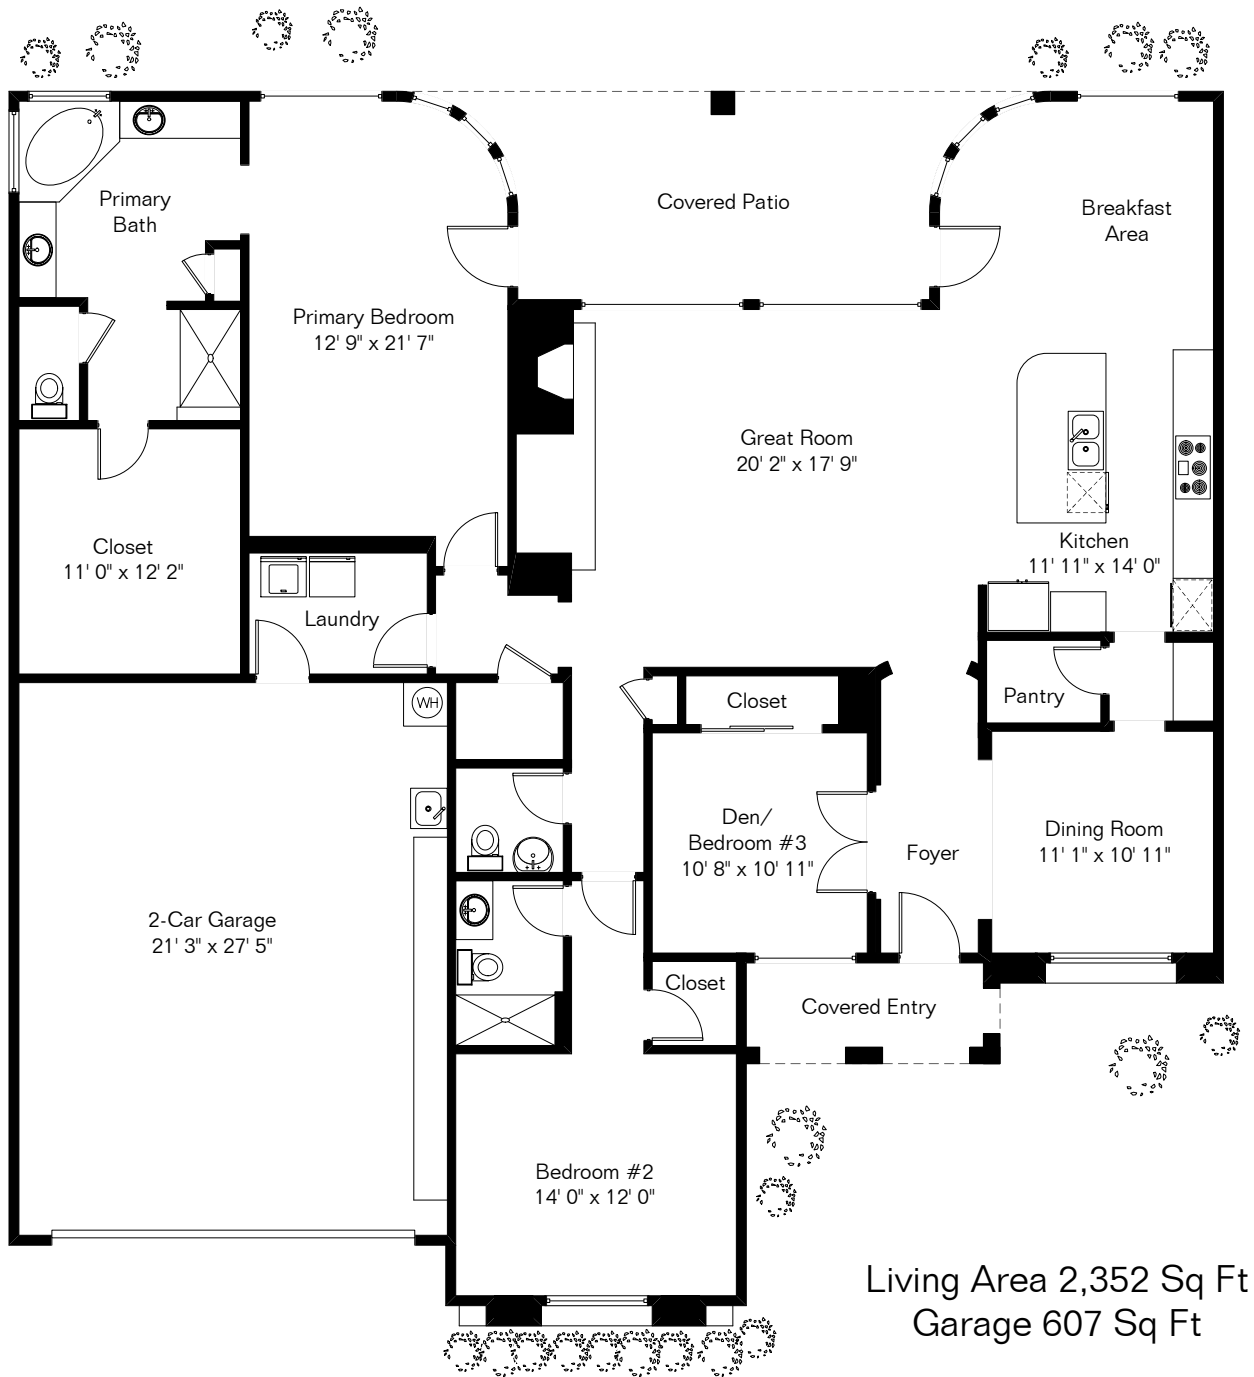

The square footages and room size information are deemed to be reliable but are not guaranteed and should be independently verified. This drawing is for marketing purposes only.

42419 W Blue Suede Shoes Lane

Site Visit June 2015

0 ft. 6 ft. 10 ft. 20 ft.

Copyright 2022 Floor Plans First! LLC
All Rights Reserved.

Floor Plans First! LLC
See the Floor Plan First!

FloorPlansFirst.com
(520) 881-1500